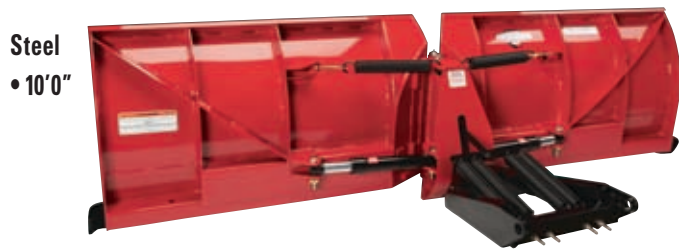

MUNICIPAL-USE PLOWS **HEAVY-DUTY POWER-V**

VEHICLE APPLICATION: MEDIUM-DUTY TRUCKS 14,000–24,000 GVWR

| SPECIFICATIONS | 10'0" Heavy-Duty Power-V |
|---------------------------|---|
| Blade Width (Straight) | 120" (305 cm) |
| Blade Width (V) | 107" (272 cm) |
| Blade Width (Scoop) | 102" (259 cm) |
| Plowing Width @ 30° Angle | 104" (264 cm) |
| Blade Height | 34½" (88 cm) |
| Blade Thickness | 11-ga steel |
| Cutting Edge | ½" x 6" (1.3 cm x 15 cm) high-performance |
| Reinforcement Ribs | 8 vertical, 2 diagonal |
| Plow Shoes | Optional |
| Trip Springs | 4 |
| Angle Cylinders | 2" x 10" (5 cm x 25 cm) |
| Lift Cylinder | 2¼" x 1½" x 12" (6 cm x 3 cm x 31 cm) |
| Attachment System | SmartHitch 2 |
| Plow Weight* | 1105 lb ^c (501 kg) |
| Plow Lights | SmartLight 2 |

*Plow weight does not include vehicle mount weight. ^cVehicle mount weight range: 130–160 lb (59–73 kg).

TWO-YEAR LIMITED WARRANTY

ALL BOSS SNOWPLOWS AND EQUIPMENT ARE GUARANTEED TO BE FREE FROM DEFECTS IN MATERIAL AND WORKMANSHIP FOR TWO FULL YEARS FROM THE DATE OF PURCHASE. STOP BY ANY AUTHORIZED BOSS DEALER TO RECEIVE COMPLETE DETAILS ON OUR TWO-YEAR PARTS AND LABOR WARRANTY.